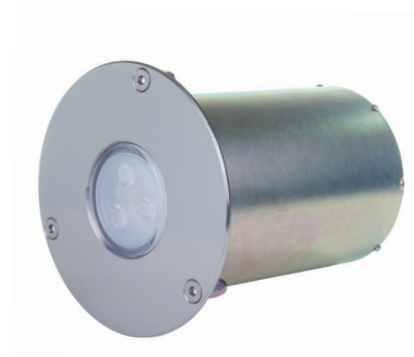

Directional projector Mini Proyector Mini orientable

This spotlight is especially designed for fountains, gardens and decorative aquatic installations. It can be installed indiscriminately submerged or outside the water.

Mini projector Proyector Mini

The Mini OnLED projector is the best choice for lighting corners, small pools and SPAs.

El proyector Mini OnLED es la mejor opción para iluminar esquinas, piscinas pequeñas y SPAs.

I0306/ I0321

I0307/ I0322

Code/ Código	Light/ Luz	Face Plate/ Embellecedor	Optic/ Óptica	Control/ Control
I0306	W Cool white Blanco frío	Material/ Material	N Narrow Concentrada	Multicolour Multicolor
I0307	WW Warm white Blanco cálido	P Plastic Plástico	M Medium Media	I0826 Modulator Modulador
I0321	M Multicolour Multicolor	I Stainless Steel Acero Inox.	W Wide Abierta	I0828 Remote control Control Remoto
I0322	MDMX Multicolour DMX Multicolor DMX	Shape/ Forma		I0831 Push-button Pulsador
	MWDMX Multicolour White DMX Multicolor Blanco DMX	S Square Cuadrado		DMX
		R Round Redondo		I0832DMX DMX power supply Alimentador DMX
				I0832DMXFE DMX external power supply Alimentador DMX fuente externa

Mini recessed projector

Proyectores Mini enrasado

These projectors are conceived for installing on swimming pools or water spaces. Its glass lens and AISI 316 stainless steel trim are designed to 500 Kgr. static force.